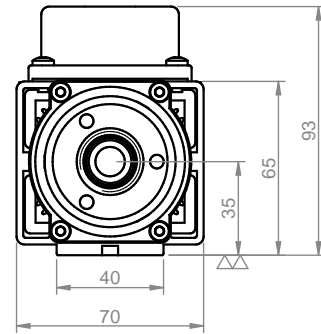

Thread for cable gland PG11

OVERALL DIMENSION			
TYPE	K	L	M
NC35-A	64.5	152	217.2
NC35-B	89.5	177	242.2
NC35-C	104.5	192	257.2
NC35-D	124.5	212	277.2